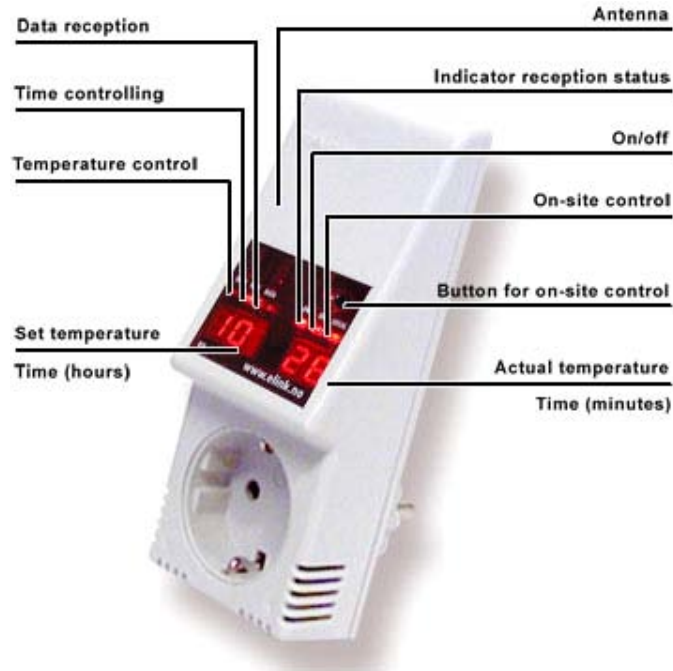

SY02 LEKEY ENERGY MANAGEMENT SYSTEM

APPENDIX

Figure 1. LeKeyBox Appliance Controller

Figure 2. Web-based User Interface for the LeKeyBox