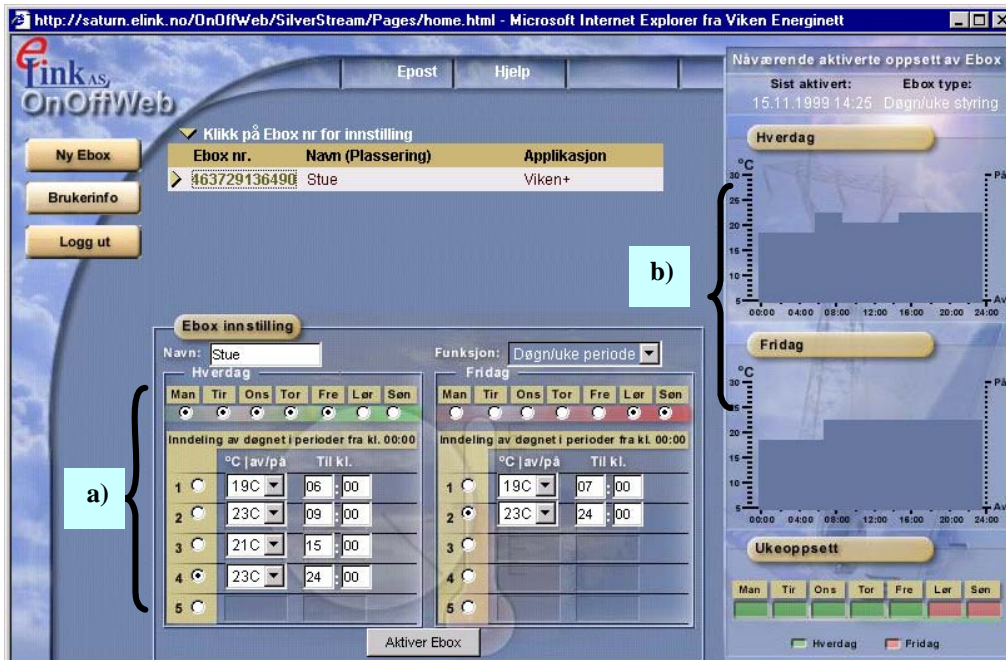

SY02 LEKEY ENERGY MANAGEMENT SYSTEM

APPENDIX

Figure 1. LeKeyBox Appliance Controller

Figure 2. Web-based User Interface for the LeKeyBox