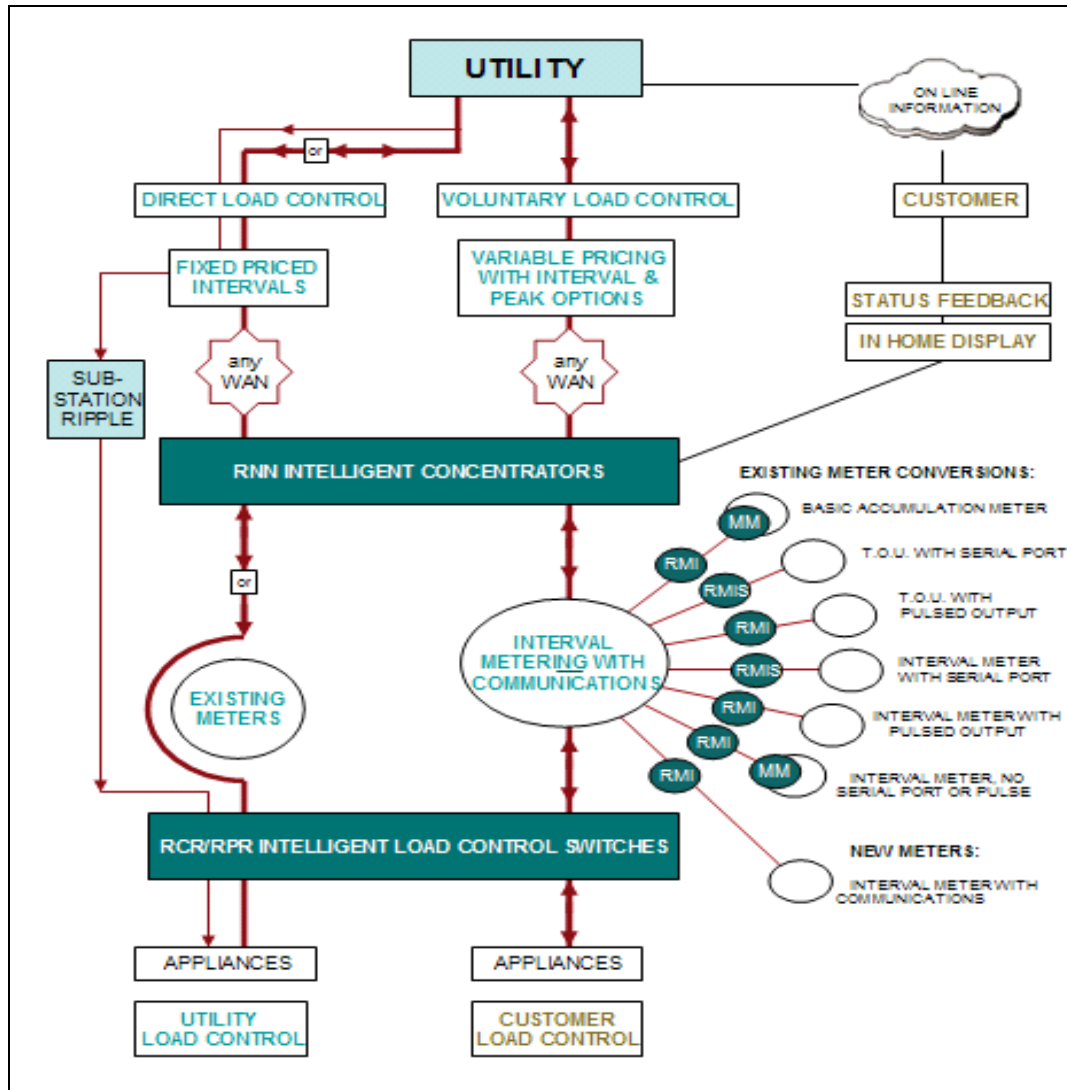

SY04 RIPPLEBAND LOAD CONTROL SYSTEM

APPENDIX

Figure 1. Rippleband Neighbourhood Node, Load Agent and Meter Interfaces

SY04 Rippleband Load Control System

Figure 2. Communications Network for the Rippleband Load Control System

Indicative Pricing

	Quantity: 1,000	5,000	50,000
Rippleband Cycle Relay	AUD 78	AUD 65	AUD 53
Rippleband Plug-in Relay		AUD 53	AUD 44
Meter Mouse	AUD 56	AUD 42	AUD 29
Rippleband Meter Interface	AUD 85	AUD 62	AUD 49
	Quantity: 100	1,000	5,000
Rippleband Neighbourhood Nodes	AUD 334	AUD 290	AUD 215