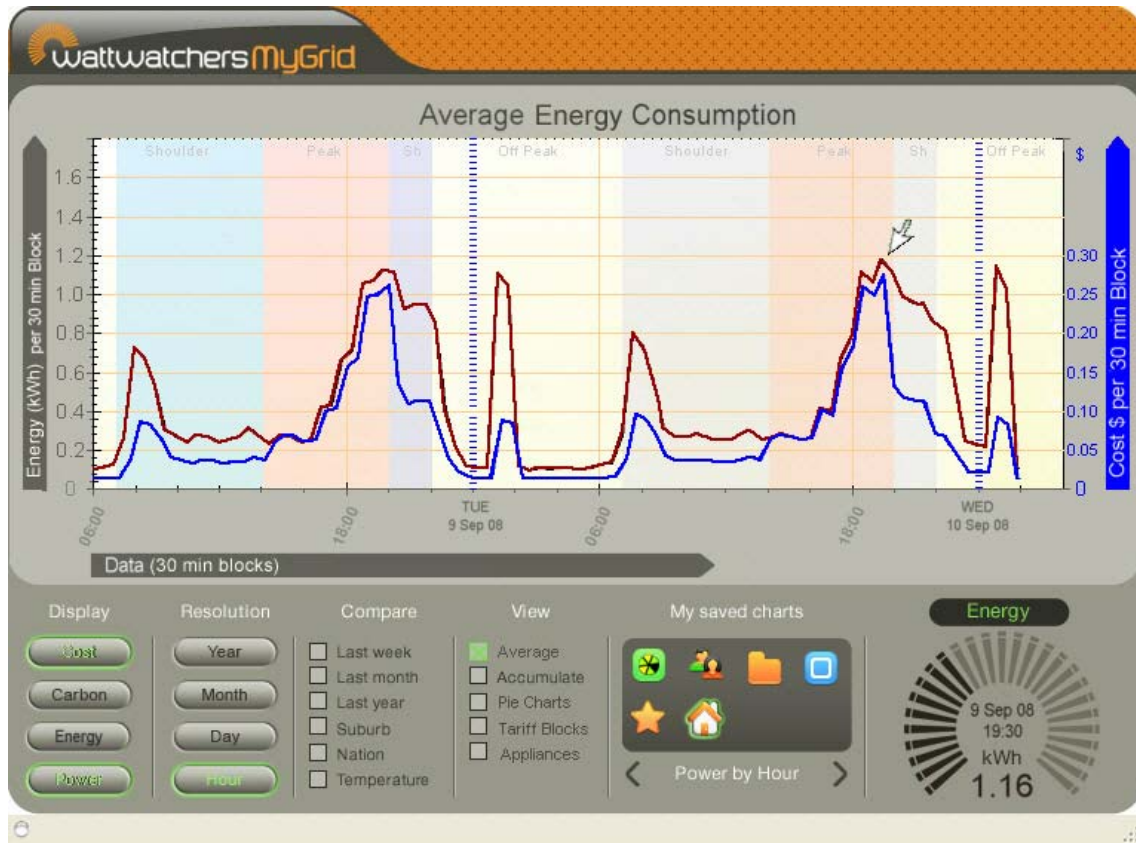

SY06 WATTWATCHER SMART MONITORING SYSTEM

APPENDIX

Figure 1. Components of the Wattwatcher System

SY06 Wattwatcher Smart Monitoring System

Figure 2. Wattwatcher Electronic Devices

SY06 Wattwatcher Smart Monitoring System

Figure 3. Consumer Interface for the Wattwatcher myGrid Software