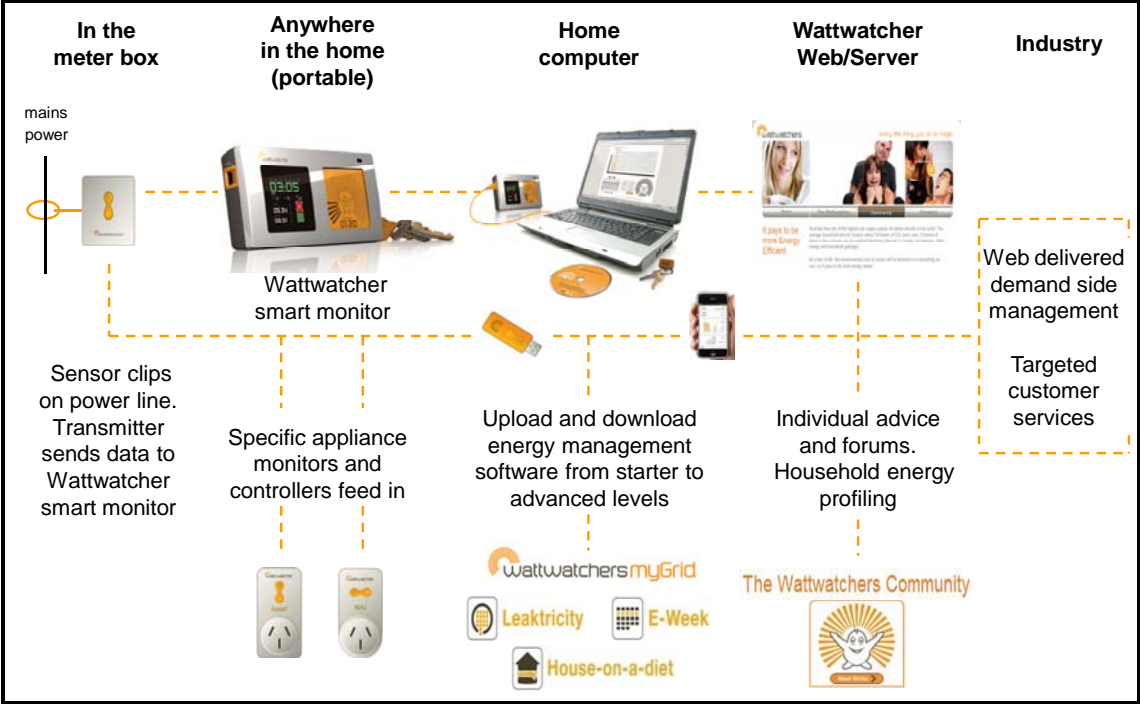

SY06 WATTWATCHER SMART MONITORING SYSTEM

APPENDIX

Figure 1. Components of the Wattwatcher System

SY06 Wattwatcher Smart Monitoring System

Figure 2. Wattwatcher Electronic Devices

SY06 Wattwatcher Smart Monitoring System

Figure 3. Consumer Interface for the Wattwatcher myGrid Software